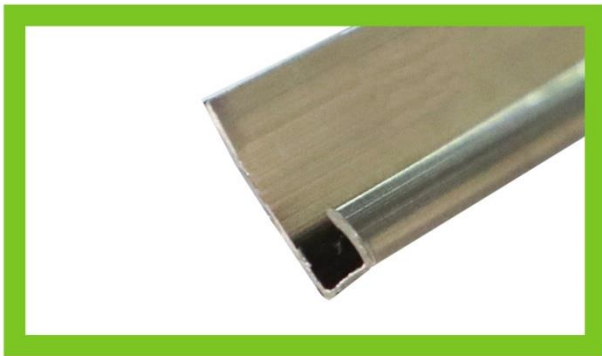

I STRIP

EXTERNAL CORNER

FLAT STRIP

INTERNAL CORNER

EDGE STRIP

L CORNER

ALL ALUMINIUM ACCESSORIES SIZE-10 FEET

 **BORDER**

 **2 INCH**

 **10 RUNNING FEET**

 **COLOUR : BLACK**

BORDER

2 INCH

10 RUNNING FEET

COLOUR : BROWN

ygranite
SHEET

 **BORDER**

 **2 INCH**

 **10 RUNNING FEET**

 **COLOUR : WHITE**

 **BORDER**

 **4 INCH**

 **10 RUNNING FEET**

 **COLOUR : WHITE**

 **COLOUR : BROWN**

 granite
SHEET

 L CORNER

 5CM * 5CM

 10 RUNNING FEET

 COLOUR : BLACK

 polygranite
SHEET