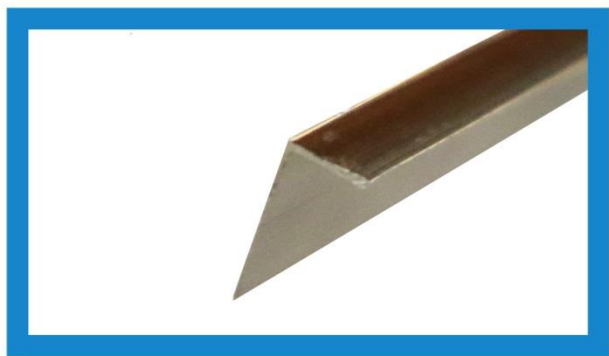

I STRIP

EXTERNAL CORNER

FLAT STRIP

INTERNAL CORNER

EDGE STRIP

L CORNER

ALL ALUMINIUM ACCESSORIES SIZE-10 FEET

 **BORDER**

 **2 INCH**

 **10 RUNNING FEET**

 **COLOUR : BLACK**

BORDER

2 INCH

10 RUNNING FEET

COLOUR : BROWN

ygranite
SHEET

 **BORDER**

 **2 INCH**

 **10 RUNNING FEET**

 **COLOUR : WHITE**

 **BORDER**

 **4 INCH**

 **10 RUNNING FEET**

 **COLOUR : WHITE**

 **COLOUR : BROWN**

 granite
SHEET

 L CORNER

 5CM * 5CM

 10 RUNNING FEET

 COLOUR : BLACK

 polygranite
SHEET