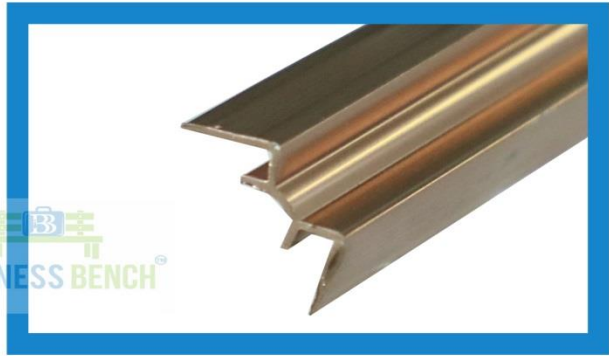

I STRIP

EXTERNAL CORNER

FLAT STRIP

INTERNAL CORNER

EDGE STRIP

L CORNER

ALL ALUMINIUM ACCESSORIES SIZE-10 FEET

 **BORDER**

 **2 INCH**

 **10 RUNNING FEET**

 **COLOUR : BLACK**

BORDER

2 INCH

10 RUNNING FEET

COLOUR : BROWN

ygranite
SHEET

 **BORDER**

 **2 INCH**

 **10 RUNNING FEET**

 **COLOUR : WHITE**

 **BORDER**

 **4 INCH**

 **10 RUNNING FEET**

 **COLOUR : WHITE**